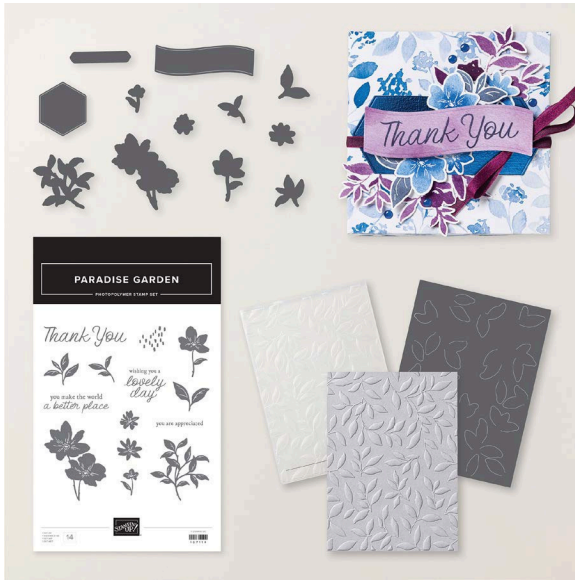

PURCHASE THE BUNDLE

10% BUNDLED SAVINGS

MATCH DAY BUNDLE
167523 | ~~\$51.00~~ \$45.75

MARCH 2026 ONLINE EXCLUSIVES PRODUCT LIST
PRODUCTBUNDLES

10% BUNDLED SAVINGS

PARADISE GARDEN BUNDLE
167121 | ~~\$68.00~~ \$61.00