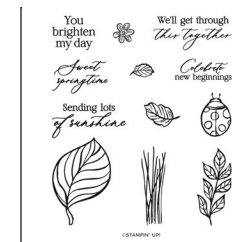

PURCHASE THE PRODUCTS INDIVIDUALLY

FOREVER FLORALS
PHOTOPOLYMER
STAMP SET
167440 | \$19.00

FOREVER FLORALS DIES
167443 | \$36.00

SCALLOPED WISHES
PHOTOPOLYMER
STAMP SET
167447 | \$20.00

SCALLOPED
WISHES DIES
167452 | \$28.00