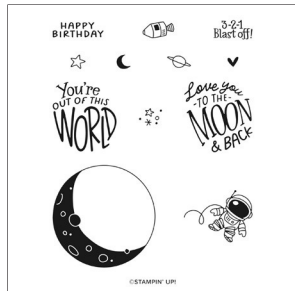

MOON & BACK
PHOTOPOLYMER STAMP SET
167531 | $18.00