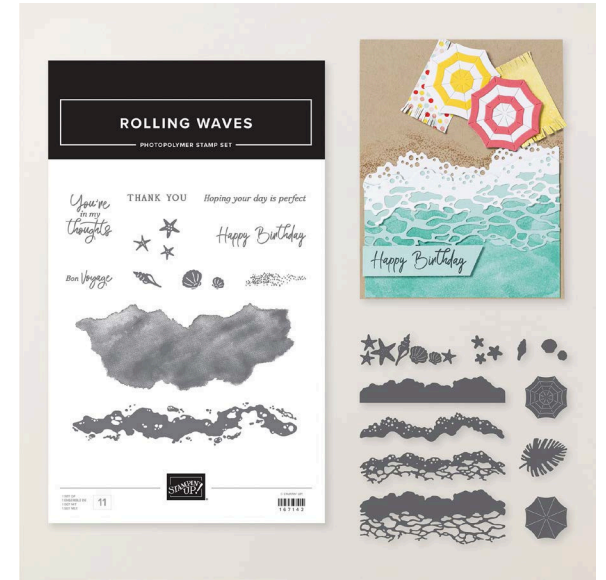

PURCHASE THE BUNDLE

10% BUNDLED SAVINGS

MATCH DAY BUNDLE
167523 | ~~\$51.00~~ \$45.75

MARCH 2026 ONLINE EXCLUSIVES PRODUCT LIST
PRODUCTBUNDLES

10% BUNDLED SAVINGS

PARADISE GARDEN BUNDLE
167121 | ~~\$68.00~~ \$61.00

CAPTURING SMILES BUNDLE
167133 | ~~\$51.00~~ \$45.75

ROLLING WAVES BUNDLE
167145 | ~~\$57.00~~ \$51.25

PURCHASE THE PRODUCTS INDIVIDUALLY

PURCHASE THE PRODUCTS INDIVIDUALLY

PURCHASE THE PRODUCTS INDIVIDUALLY