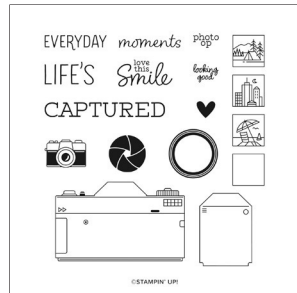

CAPTURING SMILES
PHOTOPOLYMER STAMP SET
167130 | $24.00