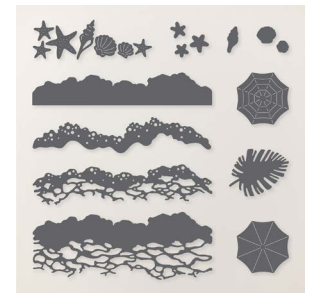

ROLLING WAVES DIES
167144 | $37.00