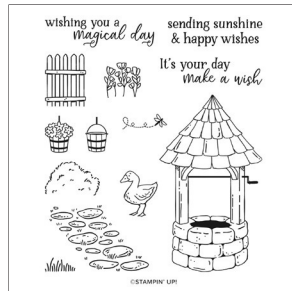

MATCH DAY PHOTOPOLYMER
STAMP SET
167517 | \$20.00

MATCH DAY DIES
167522 | \$31.00

WONDERFUL STARS PUFFY
STICKERS
167526 | \$8.00

MOON & BACK
PHOTOPOLYMER STAMP SET
167531 | \$18.00

MAKE A WISH
PHOTOPOLYMER STAMP SET
167533 | \$20.00