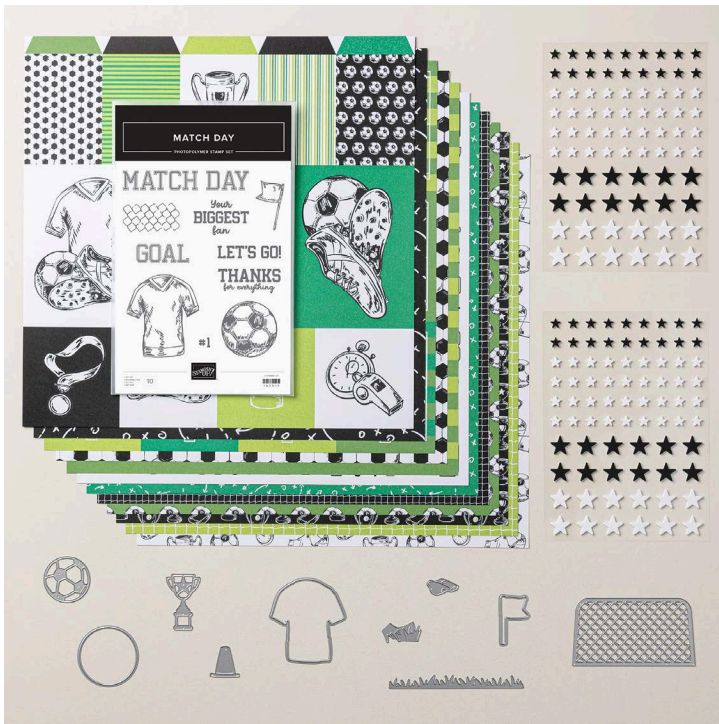

MARCH 2026 ONLINE EXCLUSIVES PRODUCT LIST

PRODUCTSUITES

PURCHASE THE COMPLETE SUITE

A WONDERFUL MATCH SUITE COLLECTION
167527 | $66.25