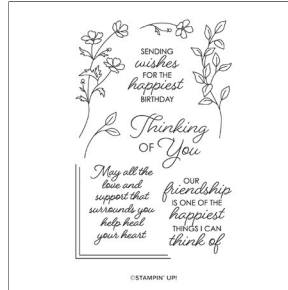

FRAMED ALL AROUND
PHOTOPOLYMER STAMP SET
167221 | $20.00