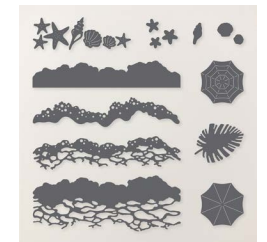

ROLLING WAVES DIES
167144 | $37.00