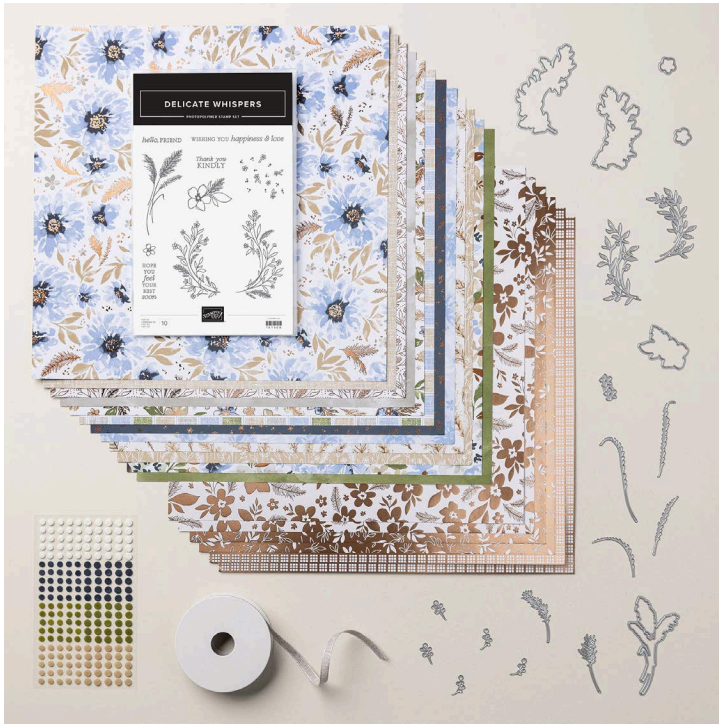

MARCH 2026 ONLINE EXCLUSIVES PRODUCT LIST PRODUCT SUITES

PURCHASE THE COMPLETE SUITE

DELICATE DREAMS SUITE COLLECTION
167512 | $92.00