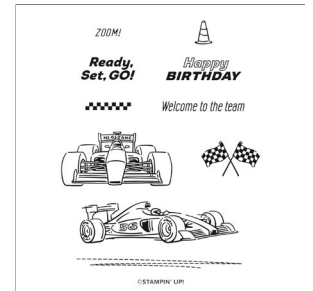

READY SET GO
PHOTOPOLYMER STAMP SET
167537 | $18.00