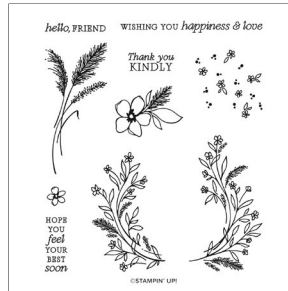

DELICATE WHISPERS
PHOTOPOLYMER STAMP SET
167500 | $20.00