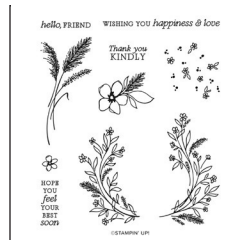

MARCH 2026 ONLINE EXCLUSIVES PRODUCT LIST
PRODUCT BUNDLES

10% BUNDLED SAVINGS

DELICATE WHISPERS BUNDLE
167506 | ~~\$54.00~~ \$48.50

MATCH DAY BUNDLE
167523 | ~~\$51.00~~ \$45.75

PURCHASE THE PRODUCTS INDIVIDUALLY