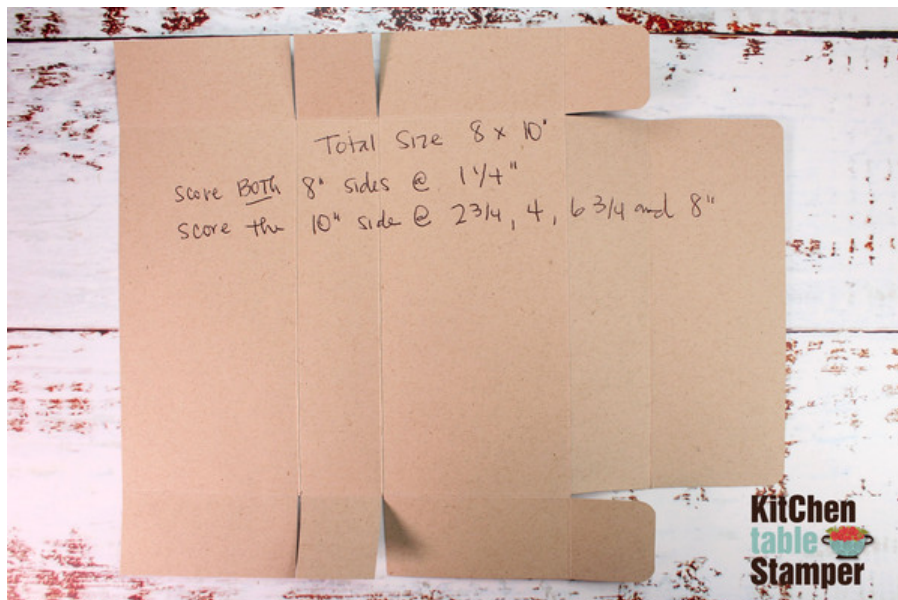

Elephant Parade Treat Box

Coffee and a Mystery NOT a Card March 16, 2023

Marisa Alvarez

847 922-6795 call/text

marisa@kitchentablestamper.com

marisaalvarez.stampinup.net

Measurements:

Petal Pink Cardstock:

- scrap for die cutting the long skinny banner using the Stylish Shapes Dies
- 8 x 10", scored on both 8" sides at 1-1/4" then scored on the 10" side at 2-3/4, 4, 6-3/4, and 8". Burnish and trim according to the template photo below:

Basic White Cardstock: scrap for die cutting the smaller oval using the Framed Florets Dies

Blackberry Bliss Cardstock: scrap for die cutting the medium label using the Seasonal Labels Dies

Pool Party Cardstock: scrap for die cutting the long skinny banner using the Stylish Shapes Dies

- 1-3/4 x 5-1/4"
- 2-1/2 x 5-1/4"

Pool Party Grosgrain Ribbon: about 22"

Linen Thread: about 8" for threading a button from the button jar

- [Elephant Parade Bundle \(English\) - 158697](#)
- [Framed Florets Dies - 160623](#)
- [Stylish Shapes Dies - 159183](#)
- [Seasonal Labels Dies - 156299](#)
- [Knit Together Cling Stamp Set - 156416](#)
- [Design A Daydream 12" X 12" \(30.5 X 30.5 Cm\) Host Designer Series Paper - 159161](#)
- [Petal Pink 8-1/2" X 11" Cardstock - 146985](#)
- [Basic White 8-1/2" X 11" Cardstock - 159276](#)
- [Blackberry Bliss 8-1/2" X 11" Cardstock - 133675](#)
- [Pool Party 8-1/2" X 11" Cardstock - 122924](#)
- [Pool Party Classic Stampin' Pad - 147107](#)
- [Blending Brushes - 153611](#)
- [Tuxedo Black Memento Ink Pad - 132708](#)
- [Smoky Slate Stampin' Blends Combo Pack - 154904](#)
- [Crumb Cake Stampin' Blends Combo Pack - 154882](#)
- [Petal Pink Stampin' Blends Combo Pack - 154893](#)
- [Pool Party 3/8" \(1 Cm\) Grosgrain Ribbon - 160430](#)
- [Linen Thread - 104199](#)
- [Simply Scored Scoring Tool - 122334](#)
- [Paper Trimmer - 152392](#)
- [Stampin' Cut & Emboss Machine - 149653](#)
- [Paper Snips Scissors - 103579](#)
- [Bone Folder - 102300](#)
- [Tear & Tape Adhesive - 154031](#)