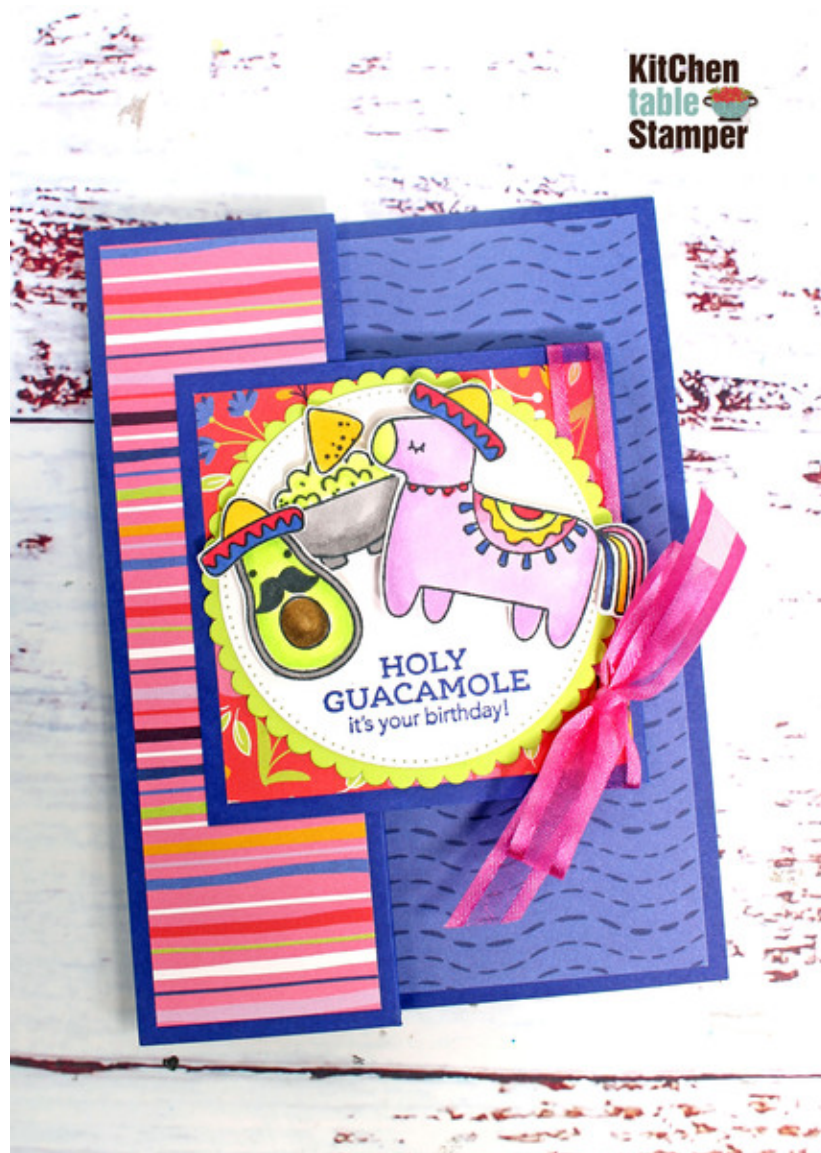

Taco Fiesta Accordion Fold Card

Coffee and a Mystery Card February 16, 2023

Marisa Alvarez
847 922-6795 call/text
marisa@kitchentablestamper.com
marisaalvarez.stampinup.net

Measurements:

Starry Sky Cardstock:

- 5-1/2 x 11", scored at 1-3/4, 3-1/2, 5-1/2 and 7"
- 3 x 6", scored at 3"

Basic White Cardstock:

- scraps for stamping, coloring and fussy cutting the taco pieces from the Taco Fiesta Stamp Set
- 3 x 3"
- scrap for die cutting a 2-1/2" stitched circle using the Stylish Shapes Dies

Taco Fiesta Accordion Fold Card

Coffee and a Mystery Card February 16, 2023

Marisa Alvarez
847 922-6795 call/text
marisa@kitchentablestamper.com
marisaalvarez.stampinup.net

Parakeet Party Cardstock:

- scrap for die cutting a 2-13/16" scalloped circle

Flowers & More Designer Series Paper:

- 3-3/4 x 5-1/4"
- FOUR - 1-1/2 x 5-1/4"
- TWO - 2-3/4" square

3/8" Open Weave Ribbon - Polished Pink: about 18"

Instructions:

1. Cut, score and burnish the card base according to the measurements above. Also score and burnish the 3 x 6" piece. Adhere the designer paper as shown using Multipurpose Liquid Glue. Adhere the 3 x 6" piece to the main card as shown using Tear & Tape Adhesive.
2. Wrap the ribbon around the 3 x 6" piece and make a bow.
3. On the two pieces of Basic White Cardstock, stamp the sentiments using Starry Sky ink. Adhere the stitched circle to the scalloped circle and then to the card front. Adhere the square to the inside of the card.
4. Stamp the images from the Taco Fiesta Stamp Set using the Tuxedo Black Memento ink. Color using the Stampin' Blends listed. Fussy cut. Adhere to the stitched circle using Mini Stampin' Dimensionals. Adhere to the white square using liquid glue.