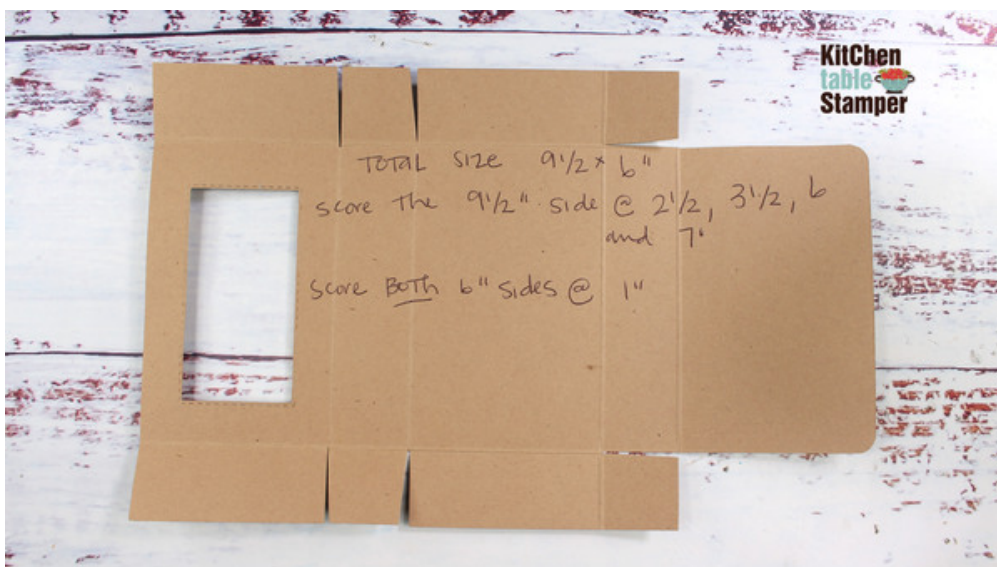

Rain or Shine Window Treat Box

14 Days of Love Tutorial Bundle BONUS Content

Marisa Alvarez
847 922-6795 call/text
marisa@kitchentablestamper.com
marisaalvarez.stampinup.net

Measurements:

Pear Pizzazz Cardstock: 9-1/2 x 6"

- scored on the 9-1/2" side at 2-1/2, 3-1/2, 6, and 7"
- scored on both 6" sides at 1"
- die cut a window using the 1-7/16 x 2-3/4" Stitched Rectangle Dies, save the cut out piece for the front

Rain or Shine Window Treat Box