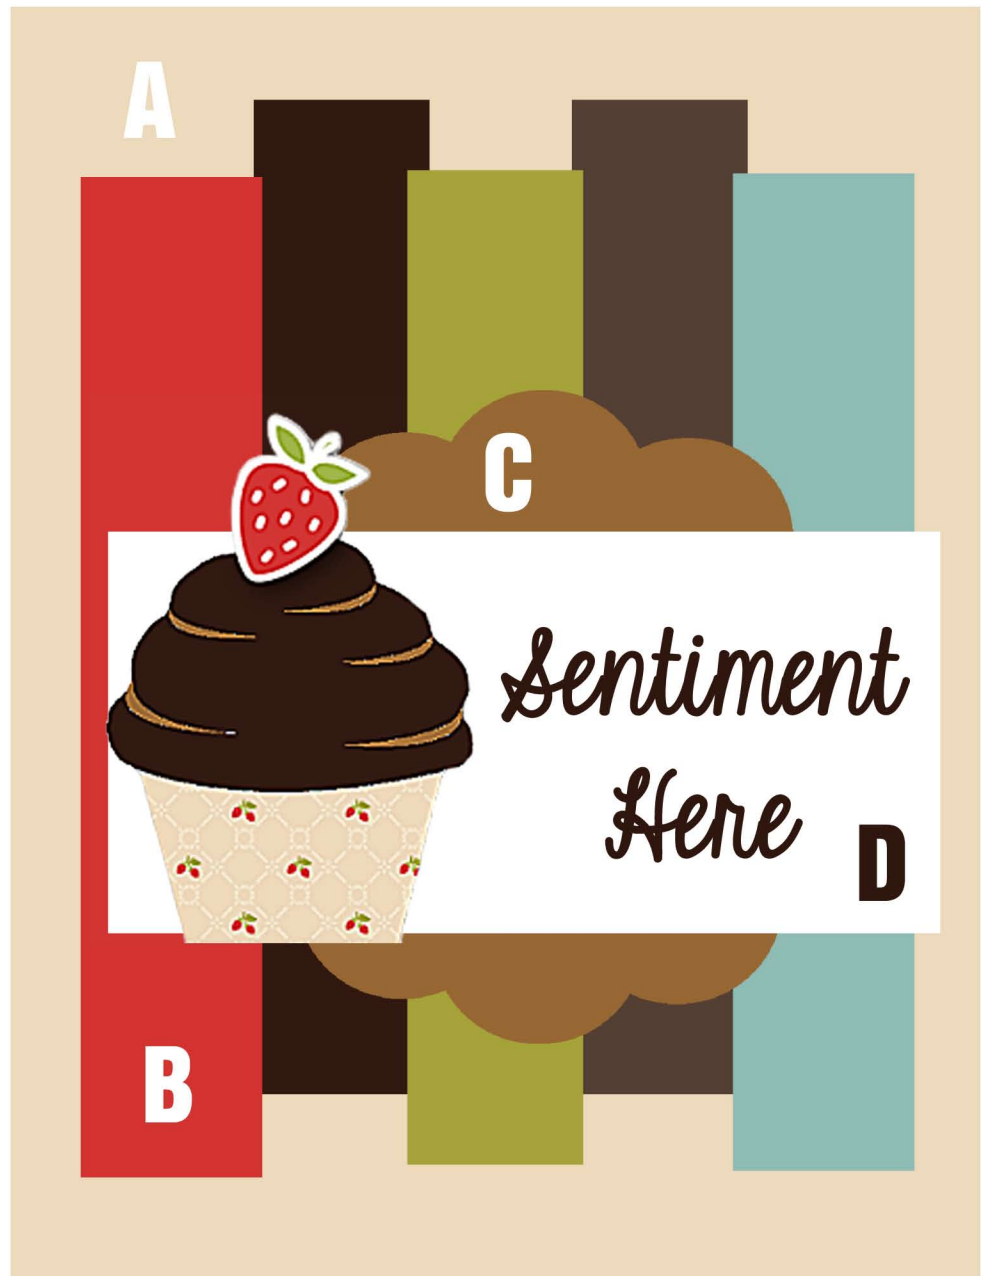

# Short Cut Card Sketch #2

These card sketches are meant to be a help to you in your card making. I hope that they give you confidence to jump right in and craft!

Feel free to rotate or mirror the design.

## Details for this sketch:

A: 8-1/2 X 5-1/2", scored at 4-1/4"

B: FIVE cardstock or designer series paper pieces all 3/4 x 4-1/2"

C: Any shape of your choice - about 2-1/2 x 2-1/2"

D: Any shape of your choice

The cupcake represents a focal image of your choice.