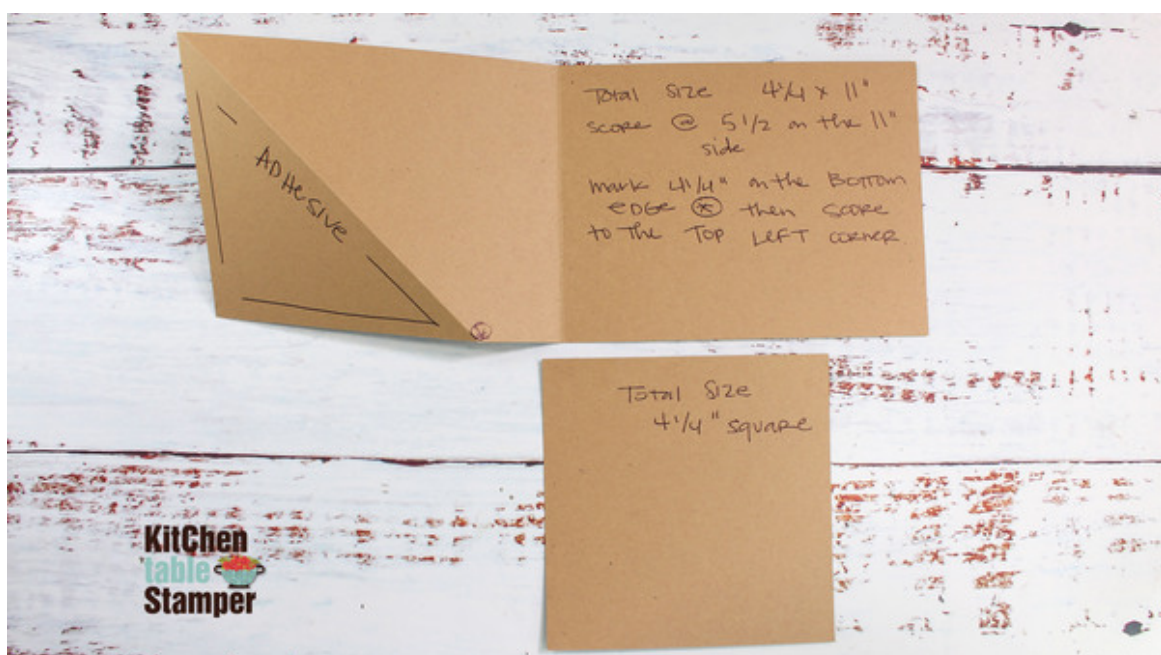

## Measurements:

Starry Sky Cardstock:

- scrap for die cutting the edge of the largest ticket using the Sports Events Dies
- 4-1/4" square
- 4-1/4 x 11" scored on the 11" side at 5-1/2". Mark 4-1/4" on the bottom 11" edge then score from the upper left corner to the 4-1/4" mark, see the template photo below.

Crushed Curry Cardstock: scrap for die cutting the bottle cap circle using the All That Dies

Basic White Cardstock:

- 4 x 4" square
- 4 x 5-1/4"
- scrap for die cutting the larger oblong shape using the Beautiful Shapes Dies
- scraps for stamping and fussy cutting the bathing suits using the Sunny Splash Stamp Set