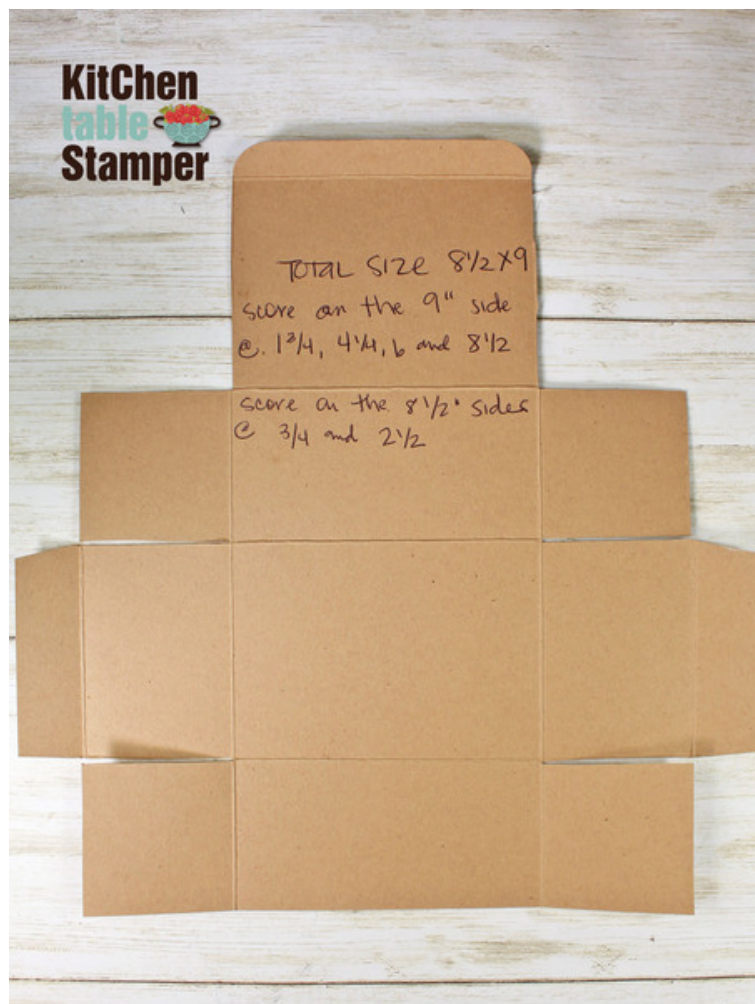

Sweet Talk Designer Series Paper: 2-1/4 x 3-1/4"

Pool Party Sheer Ribbon: 18 - 20"

Sweet Conversations Bakery Box Treat

Facebook LIVE January 14, 2022

Marisa Alvarez
847 922-6795 call/text
marisa@kitchentablestamper.com
marisaalvarez.stampinup.net

Pool Party Cardstock:

- scrap for stamping and die cutting a larger conversation heart and strip of hearts using the Sweet Conversations Bundle
- 8-1/2 x 9", scored on the 9" side at 1-3/4, 4-1/4, 6 and 8-1/2" then scored on both of the 8-1/2" sides at 3/4" and 2-1/2". Burnish the scorelines with a bone folder and trim according to the template photo below: