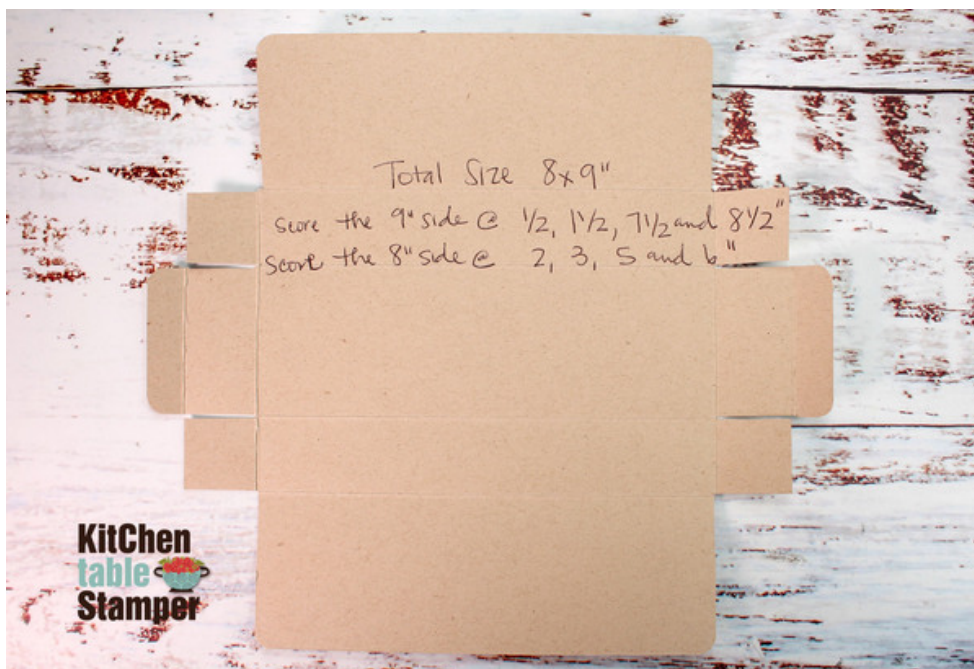

## Measurements:

Mint Macaron Cardstock:

- scrap for stamping and fussy cutting or punching the turtles using the Turtle Friends Bundle
- scrap for punching the leaves using the Bough Punch
- 8 x 9" scored on the 9" side at 1/2, 1-1/2, 7-1/2 and 8-1/2" and scored on the 8" side at 2, 3, 5 and 6" then trimmed according to the template below.