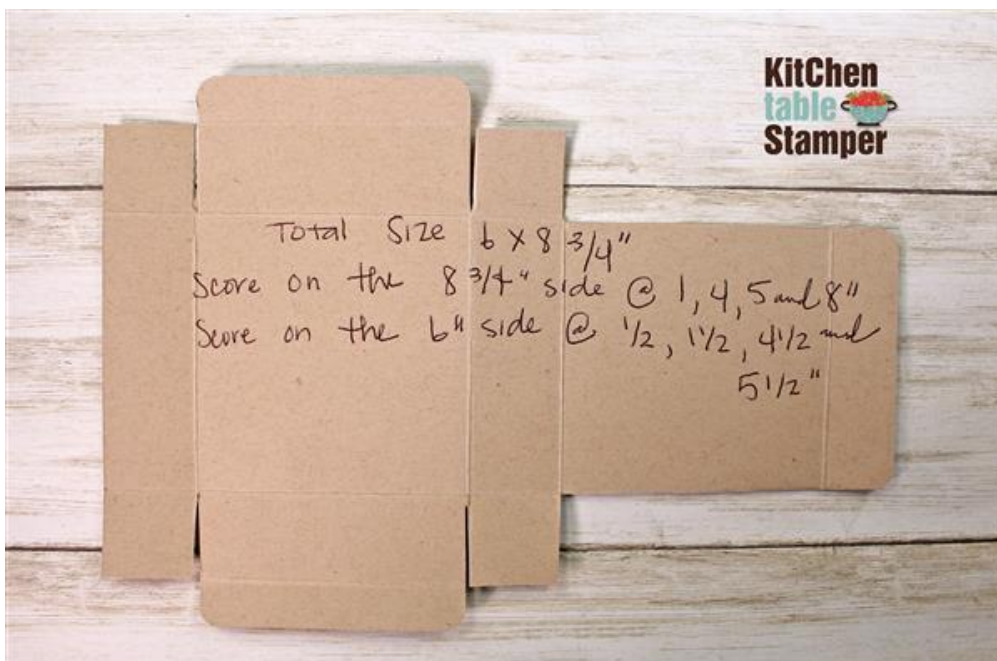

Frightfully Cute Mini Moon Pie Treat Box

Facebook LIVE August 6, 2021

Marisa Alvarez
847 922-6795 call/text
marisa@kitchentablestamper.com
marisaalvarez.stampinup.net

Measurements:

Basic Black Cardstock: 6 x 8-3/4", score on the 8-3/4" side at 1, 4, 5, and 8". Score on the 6" side at 1/2, 1-1/2, 4-1/2, and 5-1/2". Trim according to the template photo below:

Frightfully Cute Mini Moon Pie Treat Box

Facebook LIVE August 6, 2021

Marisa Alvarez
847 922-6795 call/text
marisa@kitchentablestamper.com
marisaalvarez.stampinup.net

Bumblebee Cardstock: 2-5/8" circle

Basic White Cardstock:

- Scrap for die cutting the label using the Frightful Tags Dies
- Scrap for stamping and fussy bats from the Frightfully Cute stamp set
- Scrap for stamping and fussy cutting the hat and broom using the Clever Cats stamp set

Cute Halloween Designer Series Paper: 2-3/4" square

Black & White Gingham Ribbon: about 17"

- [Frightfully Cute Bundle - 156493](#)
- [Clever Cats Photopolymer Stamp Set - 156490](#)
- [Color & Contour Photopolymer Stamp Set - 154994](#)
- [Layering Circles Dies - 151770](#)
- [Cute Halloween 6" X 6" \(15.2 X 15.2 Cm\) Designer Series Paper - 156479](#)
- [Basic Black 8-1/2" X 11" Cardstock - 121045](#)
- [Bumblebee 8-1/2" X 11" Cardstock - 153077](#)
- [Basic White 8-1/2" X 11" Cardstock - 159276](#)
- [Tuxedo Black Memento Ink Pad - 132708](#)
- [Bumblebee Classic Stampin' Pad - 153116](#)
- [Soft Suede Classic Stampin' Pad - 147115](#)
- [Regals Stampin' Write Markers - 147155](#)
- [Cute Stars Adhesive-Backed Sequins - 156484](#)
- [Black & White 1/4" \(6.4 Mm\) Gingham Ribbon - 156485](#)
- [Simply Scored Scoring Tool - 122334](#)
- [Stampin' Cut & Emboss Machine - 149653](#)
- [Simply Shammy - 147042](#)
- [Paper Trimmer - 152392](#)
- [Paper Snips Scissors - 103579](#)
- [Bone Folder - 102300](#)