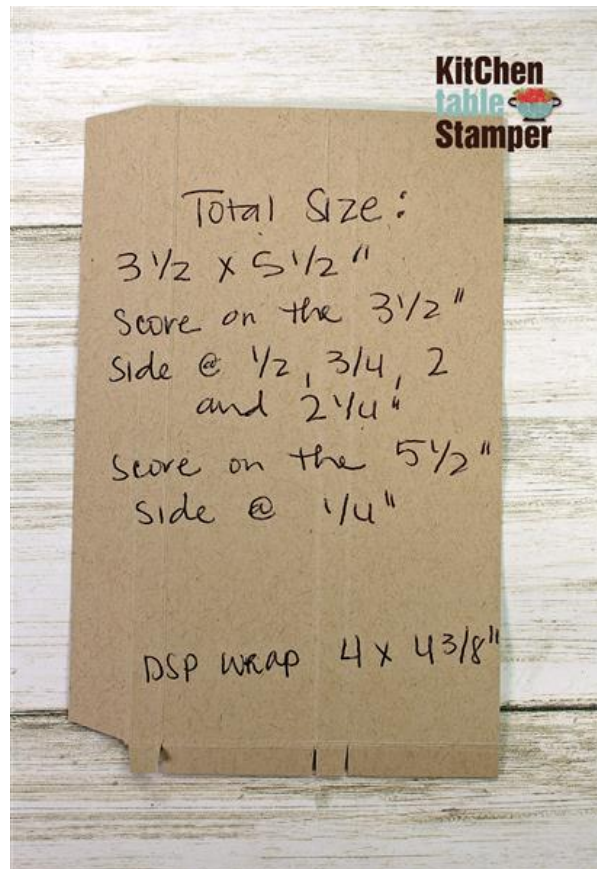

So Saffron Cardstock: scrap to mount the pineapple die cut and fussy cut

Bloom Where You're Planted Designer Series Paper: 4 x 4-3/8"

White Seam Binding Ribbon: about 15"

Crushed Curry Cardstock:

- scrap to die cut the pineapple using the In the Tropics Dies
- 3-1/2 x 5-1/2" scored on the 3-1/2" side at 1/2, 3/4, 2 and 2-1/4". Rotate to the 5-1/2" and score at 1/4".

- [Timeless Tropical Cling Stamp Set \(En\) - 151497](#)
- [In The Tropics Dies - 151495](#)
- [Ornate Frames Dies - 150664](#)
- [Bloom Where You're Planted 12" X 12" \(30.5 X 30.5 Cm\) Designer Series Paper - 155696](#)
- [Crushed Curry 8-1/2" X 11" Cardstock - 131199](#)
- [So Saffron 8-1/2" X 11" Cardstock - 105118](#)
- [Calypso Coral 8-1/2" X 11" Cardstock - 122925](#)
- [Garden Green 8-1/2" X 11" Cardstock - 102584](#)