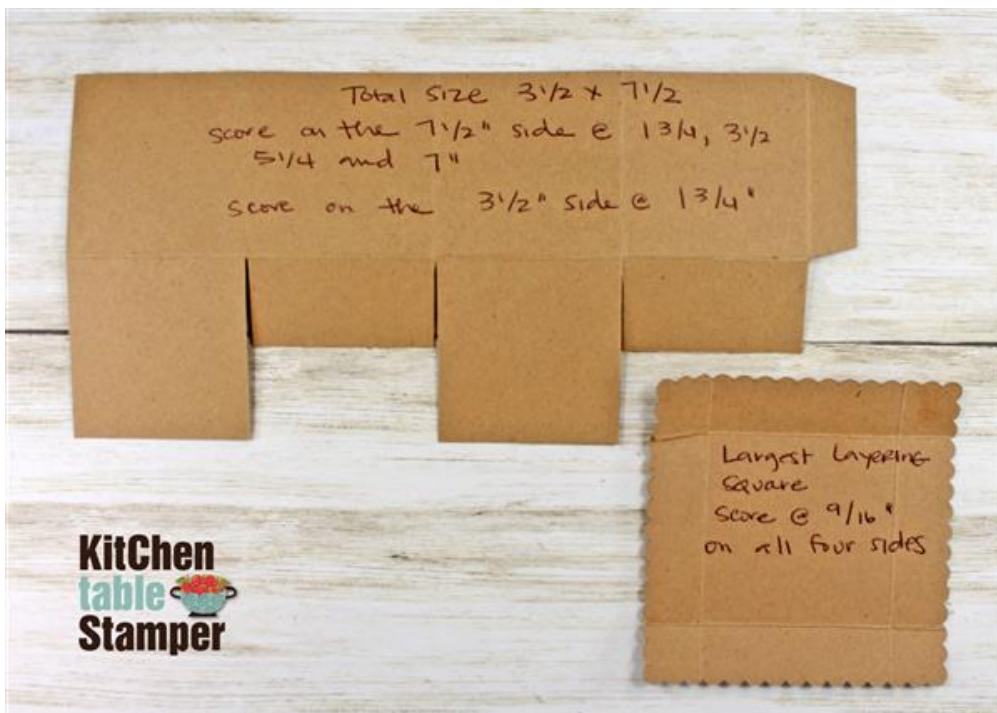

Berry Blessings Treat Class

Tiny Cube Bath Bomb Box

Marisa Alvarez

847 922-6795 call/text

marisa@kitchentablestamper.com

marisaalvarez.stampinup.net

Measurements:

Soft Sea Form Cardstock: 3-1/2" x 7-1/2", scored on the 7-1/2" side at 1-3/4, 3-1/2, 5-1/4, and 7", score on the 3-1/2" side at 1-3/4".

Berry Blessings Treat Class

Tiny Cube Bath Bomb Box

Marisa Alvarez

847 922-6795 call/text

marisa@kitchentablestamper.com

marisaalvarez.stampinup.net

Basic White Cardstock:

- Largest Layering Square scored at 9/16" on all four sides
- scrap to stamp and fussy cut berries using Berry Blessings Stamp Set

Berry Delightful Designer Series Paper: pattern of your choice, 1-5/8" square

Magenta Madness Ribbon: about 9"

Instructions:

1. Score, burnish, and trim the Soft Sea Form Cardstock for the bottom of the box according to the template photo above. Emboss using the Painted Texture 3D Embossing Folder. Use Tear & Tape Adhesive to assemble the bottom of the box.
2. Score, burnish, and trim the Basic White Cardstock for the top of the box according to the template above. Adhere the 1-5/8" square of the Berry Delightful Designer Series Paper to top of box before assembling using Tear & Tape Adhesive.
3. Gather three previously prepared blackberries and one leaf. To decorate the lid adhere one blackberry using Multipurpose Liquid Glue then adhere one blackberry and one leaf using Mini Stampin' Dimensionals. To decorate the bottom of the box trim the stem off of one previously prepared berry and adhere to box using a Mini Stampin' Dimensional.
4. Using Magenta Madness Ribbon tie a bow and adhere to top of box with a glue dot. Embellish with rhinestones.