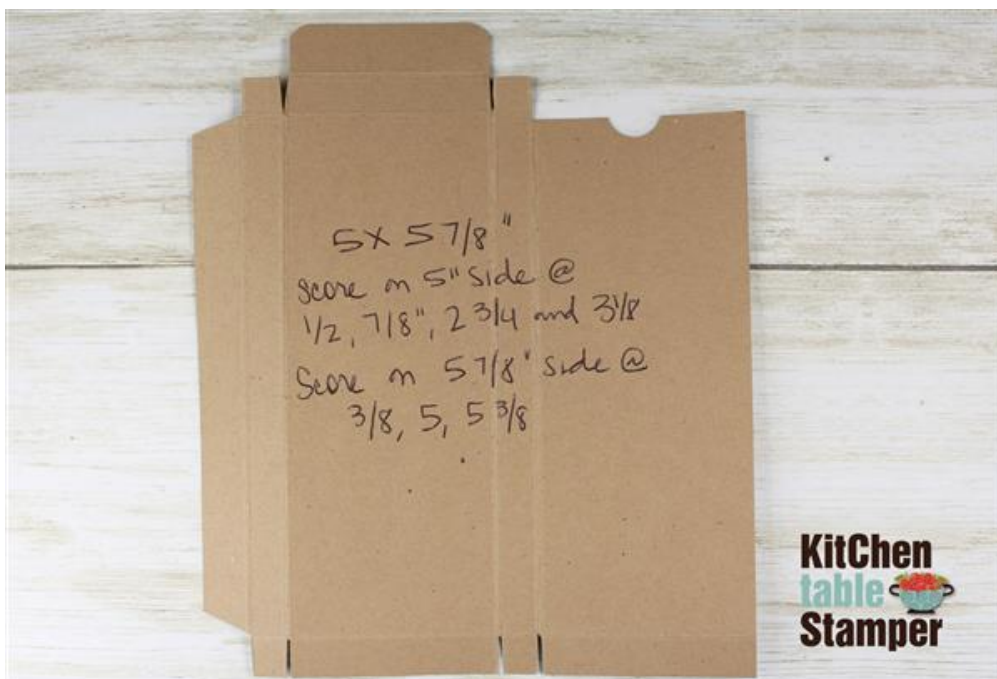

## Measurements:

Daffodil Delight Cardstock: 5 x 5-7/8"

- Scored on the 5" side at 1/2, 7/8, 2-3/4 and 3-1/8"
- Scored on the 5-7/8" side at 3/8, 5 and 5-3/8". Trim according to the photo below.

Basic White Cardstock:

- a scrap for die cutting the postage square using the Snail Dies
- a scrap for punching a tag using the Classic Label Punch

So Saffron Cardstock: a scrap for die cutting a 2-1/8" stitched square using the Stitched Shapes Die