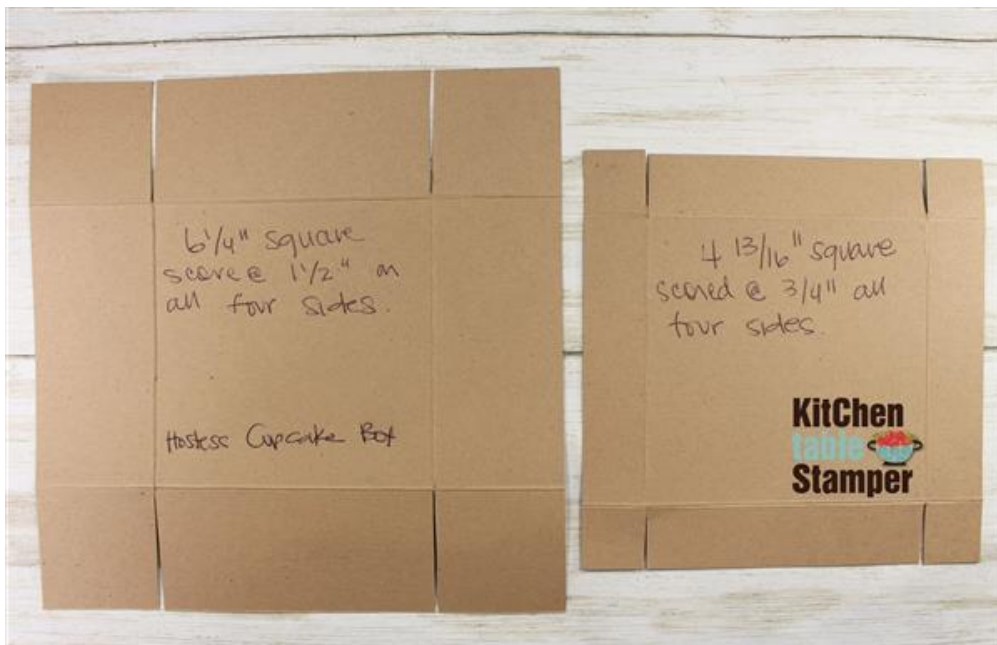

## Measurements:

Cajun Craze Cardstock:

- scrap for stamping and punching the pumpkin
- 6-1/4" square, scored on all four sides at 1-1/2"

Rich Razzleberry Cardstock: scrap for die cutting a large stitched heart using the Be Mine Stitched Dies

Crumb Cake Cardstock: scrap for die cutting the 2-9/16" scallop circle using the Layering Circles Dies

Old Olive Cardstock: scrap for stamping and fussy cutting the leaf

Soft Suede Cardstock: scrap for stamping and punching the pumpkin stem

Whisper White Cardstock:

- scrap for die cutting a 2-3/8" stitched circle using the Stitched Shapes Dies
- scrap for die cutting a little long tag using the Ornate Frames Dies

Plaid Tidings 6 x 6" Designer Series Paper: 4-13/16" square scored on all four sides at 3/4"

Ornate Garden Ribbon Combo Pack: Old Olive, about 8"

- [Harvest Hellos Cling Stamp Set - 150581](#)
- [Ornate Frames Dies - 150664](#)
- [Layering Circles Dies - 151770](#)
- [Stitched Shapes Dies - 152323](#)
- [Be Mine Stitched Dies - 151814](#)
- [Apple Builder Punch - 150663](#)
- [Plaid Tidings 6" X 6" \(15.2 X 15.2 Cm\) Designer Series Paper - 153527](#)
- [Cajun Craze 8-1/2" X 11" Cardstock - 119684](#)
- [Rich Razzleberry 8-1/2" X 11" Cardstock - 115316](#)
- [Crumb Cake 8-1/2" X 11" Cardstock - 120953](#)
- [Whisper White 8-1/2" X 11" Cardstock - 100730](#)
- [Old Olive 8-1/2" X 11" Cardstock - 100702](#)
- [Soft Suede 8-1/2" X 11" Cardstock - 115318](#)