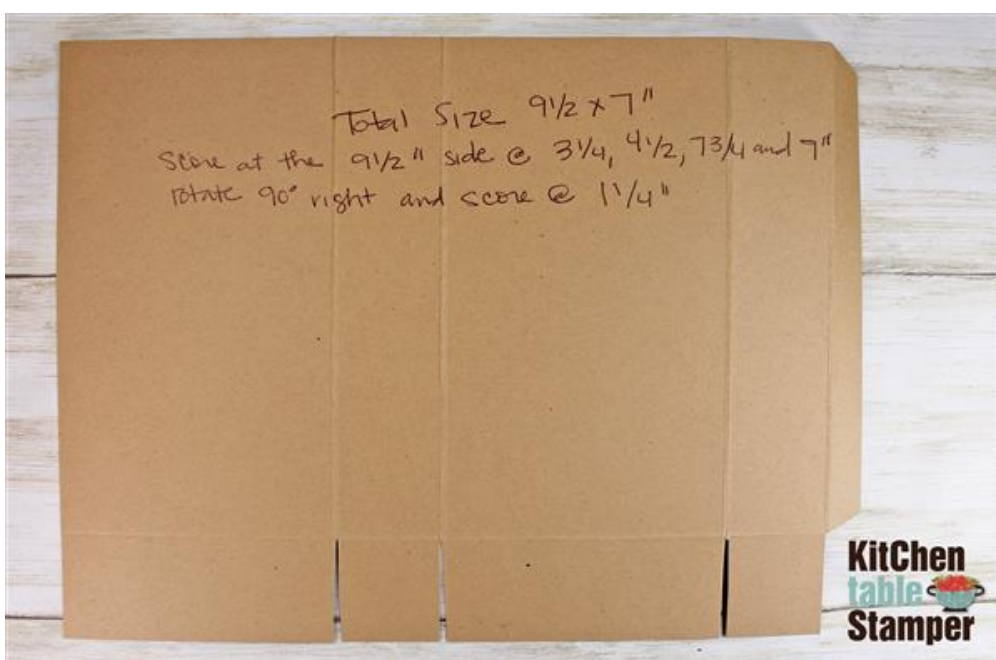

## Measurements:

Granny Apple Green Cardstock:

- largest Nested Stitched Label, die cut and scored at 1-1/2" embossed with Absolutely Argyle 3D Embossing Folder
- scrap for punching the with the Sprig Punch
- 9-1/2 x 7" scored on the 9-1/2" side at 3-1/4, 4-1/2, 7-3/4 and 9", rotate 90 degrees to the right and score at 1-1/4"

Whisper White Cardstock:

- Scraps for stamping and fussy cutting the watermelons
- 1-7/8" stitched circle cut using the Stitched Shapes Dies
- 5-1/2 x 3" embossed with Absolutely Argyle 3D Embossing Folder