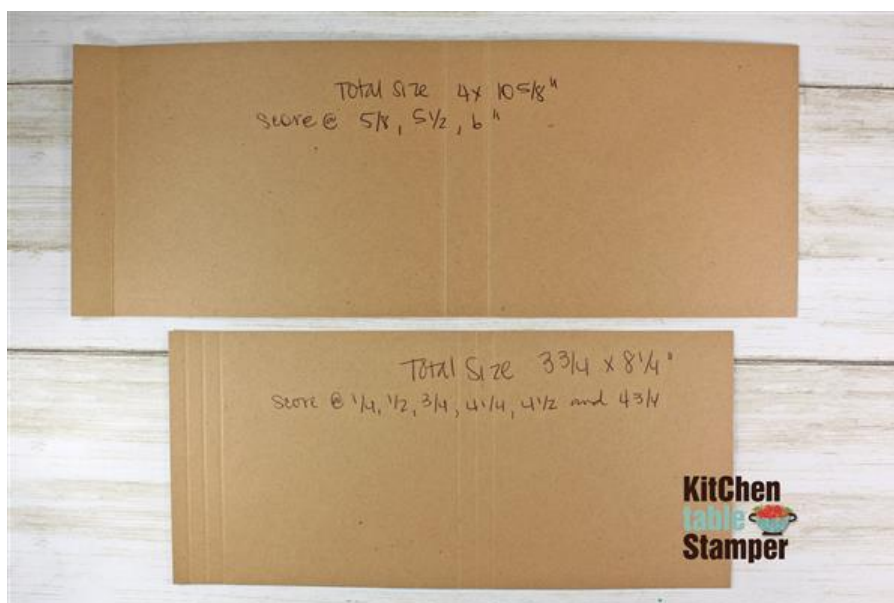

## Measurements:

Blushing Bride Cardstock:

- 4 x 10-5/8", scored at 5/8, 5-1/2, and 6"
- 3-3/4 x 8-1/4", scored at 1/4, 1/2, 3/4, 4-1/4, 4-1/2 and 4-3/4"

- Pacific Point tool pattern: 3-1/4 x 3-3/4"
- Multicolor paint streaks pattern: 2 x 3-3/4"
- Marker pattern: 3-1/4 x 3-1/2"