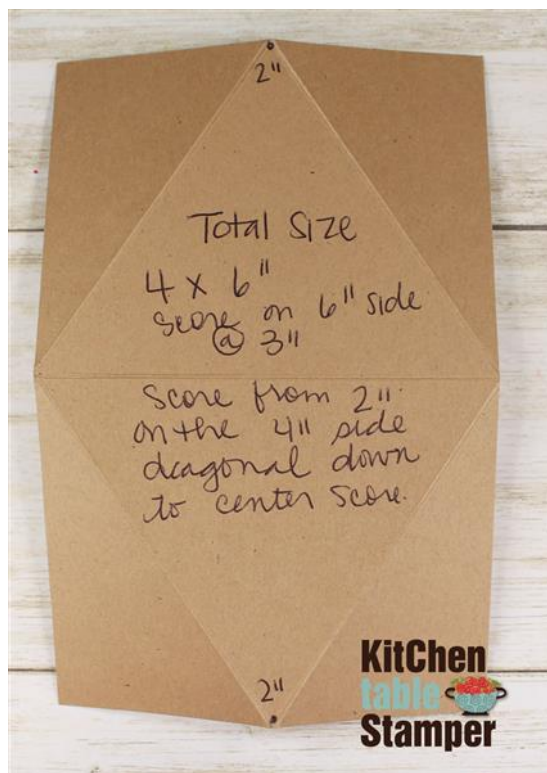

Bonanza Buddies Triangle Treat Box

Facebook LIVE April 17, 2020

Marisa Alvarez

847 922-6795 call/text

marisa@kitchentablestamper.com

marisaalvarez.stampinup.net

Measurements:

Grapefruit Grove Cardstock: 4 x 6", scored at 3" on the 6" side and marked at 2" on both 4" sides. Score diagonal lines from the 2" mark down to the 3" score. See template picture below.

Bonanza Buddies Triangle Treat Box

Facebook LIVE April 17, 2020

Marisa Alvarez
847 922-6795 call/text
marisa@kitchentablestamper.com
marisaalvarez.stampinup.net

Whisper White Cardstock:

- 1-7/8" stitched circle cut with the Stitched Shapes Dies
- 2-1/2 x 3-1/2" for stamping and die cutting the lion from Bonanza Buddies

Bermuda Bay Cardstock: 1-5/16" scallop circle cut with the Layering Circles Dies

Birthday Bonanza Designer Series Paper:

- 1-1/4 x 4" Bermuda Bay Confetti Pattern cut with the banners from Bonanza Dies
- 1-1/4 x 4" Daffodil Delight Taco Shell Pattern cut with the banners from Bonanza Dies