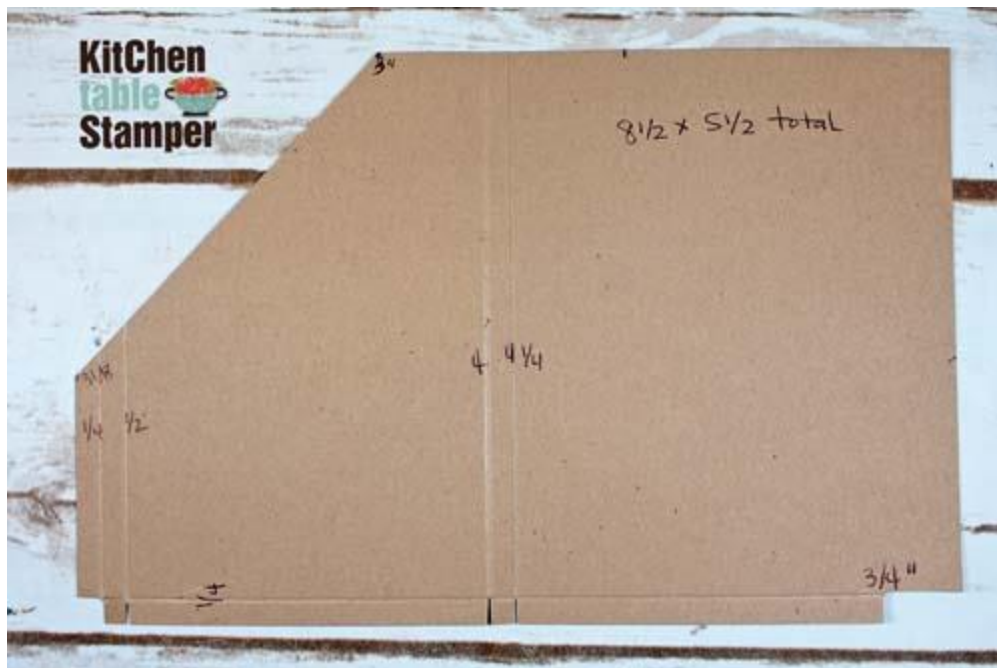

Cup of Christmas Cocoa Box Treat

Facebook Live November 22, 2019

Marisa Alvarez
847 922-6795 call/text
marisa@kitchentablestamper.com
marisaalvarez.stampinup.net

Whisper White Cardstock:

- -3 x 5" for cup, candy cane and tag
- -largest stitched circle
- -Pretty Label Punch

Coastal Cabana Cardstock: largest scallop circle

Shaded Spruce Cardstock: scrap cut with Sprig Punch

Let It Snow Designer Series Paper: 2 x 3-1/2"

- [Cup Of Christmas Bundle (En) - 153025](#)
- [Stitched Shapes Dies - 152323](#)
- [Layering Circles Dies - 151770](#)
- [Pretty Label Punch - 143715](#)
- [Let It Snow Specialty Designer Series Paper - 150393](#)
- [Real Red 8-1/2" X 11" Cardstock - 102482](#)
- [Coastal Cabana 8-1/2" X 11" Cardstock - 131297](#)
- [Whisper White 8 1/2" X 11" Cardstock - 100730](#)