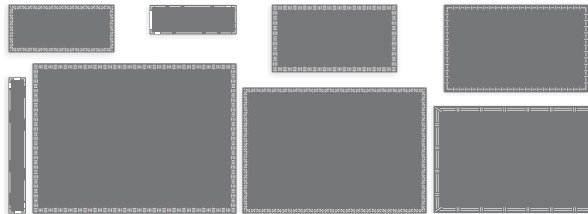

**2** Get fun texture with an embossing folder.

**3** Add another layer with a coordinating ribbon.

**4** Create die cut labels and stamp your favorite colorful image or sentiment.

BOTANICAL TEXTURES 12" X 12" (30.5 X 30.5 CM) DESIGNER SERIES PAPER  
165545 | \$12.50 | 12 sheets. Use coloring tools and techniques to add your own style to the paper!

WOVEN TEXTURES 12" X 12" (30.5 X 30.5 CM) DESIGNER SERIES PAPER  
165560 | \$12.50 | 12 sheets.

**PERFECT COORDINATION!**

Get crafting products designed to match by ordering a suite or a bundle!

**BOTANICAL TEXTURES SUITE COLLECTION**  
165563 | \$100.50 • [EN] [FR]

*Suite collection includes one of each item listed below:*

- Bundle (Stamp Set + Dies)
- Two Designer Series Papers
- Embossing Folder
- Embellishments
- Ribbon

**OR**

Purchase your favorite products individually!