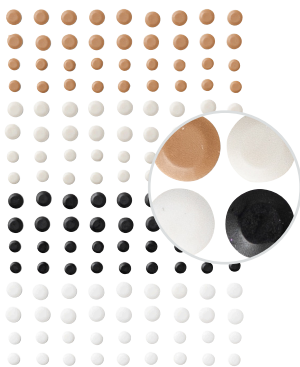

WOVEN TEXTURES 12" X 12" (30.5 X 30.5 CM) DESIGNER SERIES PAPER  
165560 | \$12.50 | 12 sheets.

**PERFECT COORDINATION!**

Get crafting products designed to match by ordering a suite or a bundle!

**BOTANICAL TEXTURES SUITE COLLECTION**  
165563 | \$100.50 • [EN] [FR]

*Suite collection includes one of each item listed below:*

- Bundle (Stamp Set + Dies)
- Two Designer Series Papers
- Embossing Folder
- Embellishments
- Ribbon

**OR**

Purchase your favorite products individually!

**TEXTURED NOTES DIES**  
165555 | \$31.00  
8 dies. Largest die: 5-3/16" x 3-3/16" (13.2 x 8 cm).

**EARLY ESPRESSO    PECAN PIE    CRUMB CAKE    BASIC BEIGE    BASIC BLACK**

**NEUTRAL MATTE DOTS**  
165561 | \$8.00  
160 adhesive-backed pieces. 40 of each color. 4 mm, 5 mm. Pecan Pie, Basic Beige, Black, White.