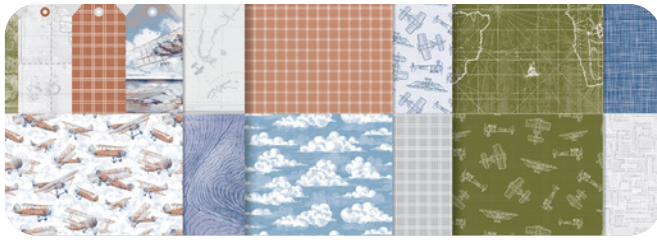

FULL OF LIFE 6" X 6" (15.2 X 15.2 CM)  
DESIGNER SERIES PAPER  
163357 | ~~\$12.50~~ \$10.62

LILY POND LANE 6" X 6" (15.2 X 15.2 CM)  
DESIGNER SERIES PAPER  
163342 | ~~\$12.50~~ \$10.62

MEDITERRANEAN BLOOMS 12" X 12" (30.5 X 30.5 CM)  
DESIGNER SERIES PAPER  
163284 | ~~\$12.50~~ \$10.62

PERENNIAL LAVENDER 12" X 12" (30.5 X 30.5 CM)  
DESIGNER SERIES PAPER  
162593 | ~~\$12.50~~ \$10.62

TAKE TO THE SKY 12" X 12" (30.5 X 30.5 CM)  
DESIGNER SERIES PAPER  
163436 | ~~\$12.50~~ \$10.62

THOUGHTFUL JOURNEY 12" X 12" (30.5 X 30.5 CM)  
DESIGNER SERIES PAPER  
163303 | ~~\$12.50~~ \$10.62