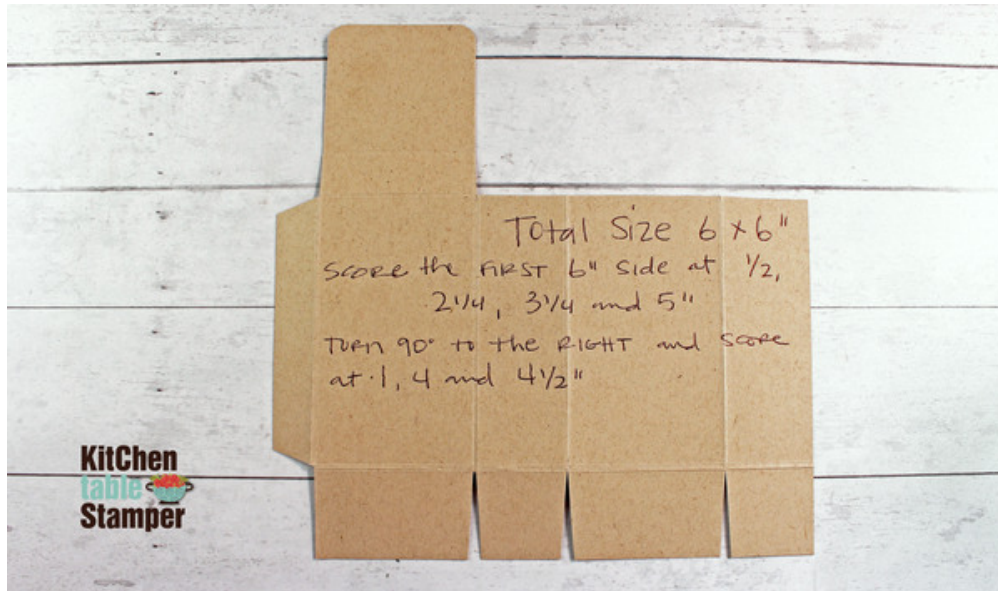

Rain or Shine Reester Egg Treat

Facebook LIVE March 17, 2023

Marisa Alvarez

847 922-6795 call/text

marisa@kitchentablestamper.com

marisaalvarez.stampinup.net

Measurements:

Rain or Shine Designer Series Paper: 6 x 6", scored on the first 6" side at 1/2, 2-1/4, 3-1/4, and 5". Turn 90 degrees to the right and score at 1, 4 and 4-1/2". Burnish and trim according to the template photo below:

Basic White Cardstock: scrap for stamping and die cutting a bunny using the Playing in the Rain Bundle

Balmy Blue Cardstock:scrap for punching a label using the Rectangular Postage Stamp Punch

Soft Sea Foam Cardstock: scrap for die cutting a tag using the Mini Pocket Envelope Dies