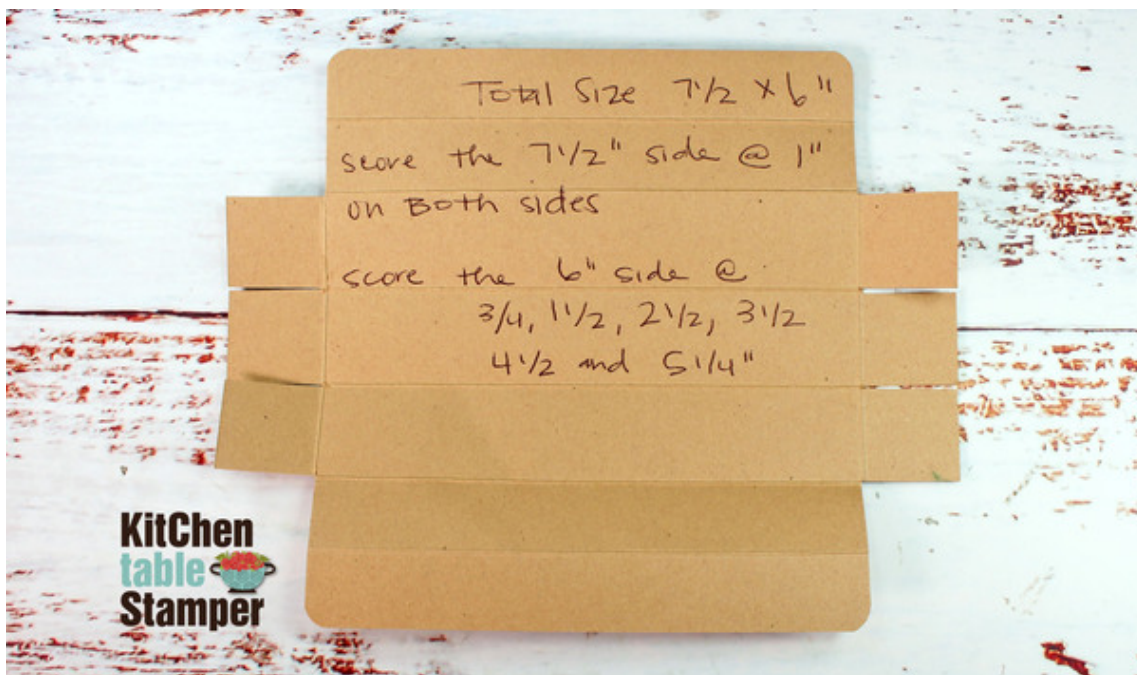

Sweet Strawberry Mentos Tote Treat Box

Facebook LIVE March 18, 2022

Marisa Alvarez
847 922-6795 call/text
marisa@kitchentablestamper.com
marisaalvarez.stampinup.net

Measurements:

Cinnamon Cider Cardstock: 7-1/2 x 6" score at 1" on both 7-1/2" sides and at 3/4, 1-1/2, 2-1/2, 3-1/2, 4-1/2, and 5-1/4" on the 6" side

Basic White Cardstock: scrap for die cutting the tag from the Pretty Pillow Box Die Set

2020-2022 In Color Designer Series Paper: TWO 5-3/8 x 7/8"

Linen Thread: about 15"

- [Sweet Strawberry Bundle \(English\) - 159523](#)
- [Pretty Pillowbox Dies - 156321](#)
- [Quiet Meadow Cling Stamp Set - 155082](#)
- [Party Puffins Cling Stamp Set - 155054](#)
- [Detailed Trio Punch - 146320](#)
- [In Color 2020–2022 6" X 6" \(15.2 X 15.2 Cm\) Designer Series Paper - 155230](#)
- [Cinnamon Cider 8-1/2" X 11" Cardstock - 153078](#)
- [Flirty Flamingo 8-1/2" X 11" Cardstock - 141416](#)
- [Just Jade 8-1/2" X 11" Cardstock - 153079](#)
- [So Saffron 8-1/2" X 11" Cardstock - 105118](#)
- [Basic White 8-1/2" X 11" Cardstock - 159276](#)
- [Melon Mambo Classic Stampin' Pad - 147051](#)
- [Just Jade Classic Stampin' Pad - 153115](#)
- [Bumblebee Classic Stampin' Pad - 153116](#)
- [Cinnamon Cider Classic Stampin' Pad - 153114](#)
- [Brushed Brass Butterflies - 158136](#)
- [Linen Thread - 104199](#)