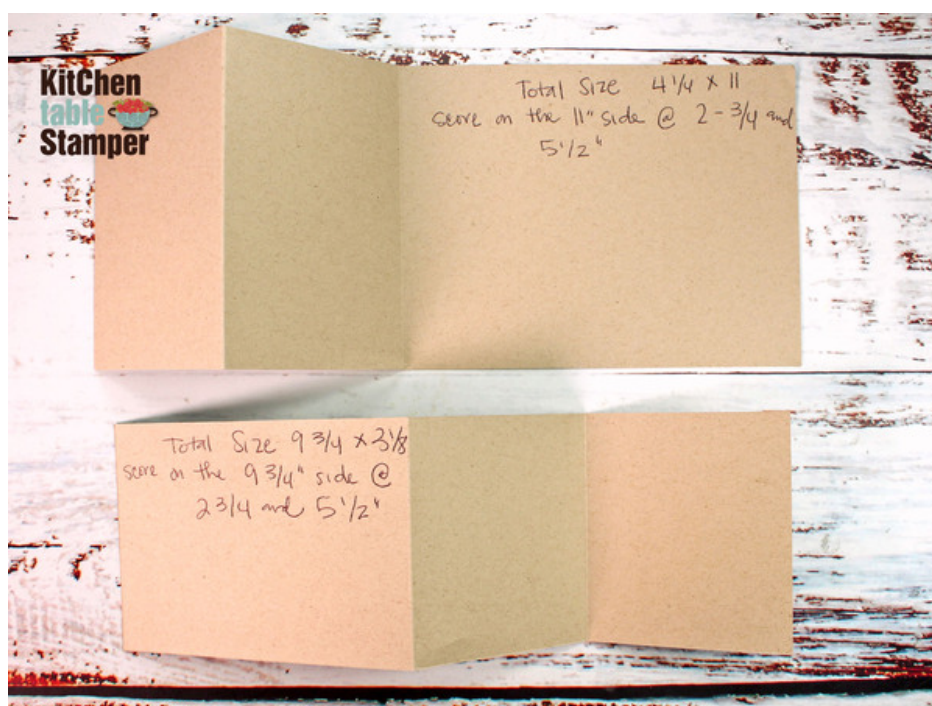

Hello Ladybug Double Z Fold Card

Coffee and a Mystery Card February 10, 2022

Marisa Alvarez

847 922-6795 call/text

marisa@kitchentablestamper.com

marisaalvarez.stampinup.net

Measurements:

Misty Moonlight Cardstock:

- 4-1/4 x 11", scored on the 11" side at 2-3/4 and 5-1/2"
- 3-1/8 x 9-3/4", scored on the 9-3/4" side at 2-3/4 and 5-1/2" folded in the opposite direction, see template photo below:

Hello Ladybug Double Z Fold Card

Coffee and a Mystery Card February 10, 2022

Marisa Alvarez
847 922-6795 call/text
marisa@kitchentablestamper.com
marisaalvarez.stampinup.net

Basic White Cardstock: TWO, 3-3/4 x 2-7/16" stitched scallop rectangle die cut using the Scalloped Contours Dies