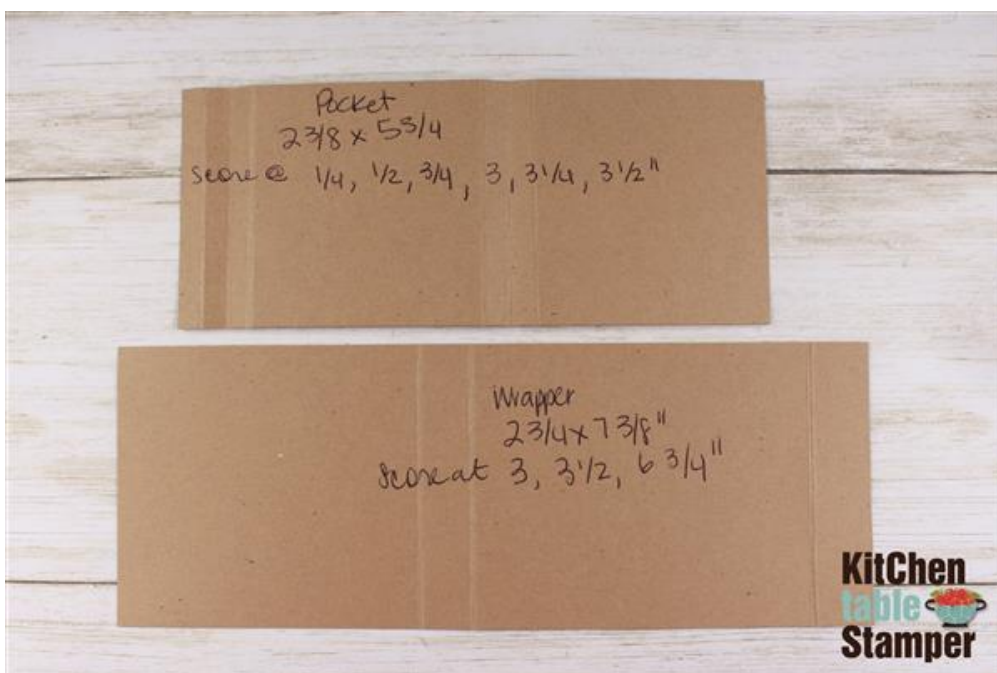

## Measurements:

Calypso Coral Cardstock:

- 2-3/8 x 5-3/4" scored at 1/4", 1/2", 3/4", 3", 3-1/4", and 3-1/2"
- 2-3/4 x 7-3/8" scored at 3", 3-1/2", and 6-3/4"

Balmy Blue Cardstock: 2-1/4" circle embossed using the Greenery Embossing Folder

Basic White Cardstock:

- scrap for die cutting the 1-13/16 x 7/8" label from the Hippo & Friends Die Set
- scrap for die cutting the peaches, leaves, flowers and little label using the Sweet as a Peach Bundle