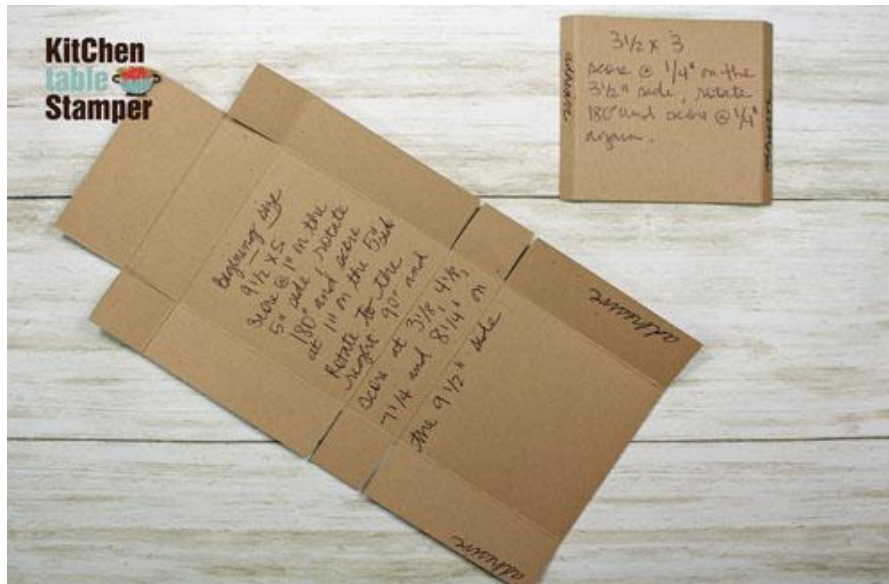

-9-1/2 x 5" scored on the 5" side at 1" and 4". Rotate 90 degrees to the right and score on the 9-1/2" side at 3-1/8, 4-18, 7-1/4 and 8-1/4"

-3-1/2 x 3" scored at 1/4" and 3-1/4" on the 3-1/2" side

Pleased as Punch Under My Umbrella Cookies and Tea Treat Box

Facebook LIVE January 31, 2020

Marisa Alvarez

847 922-6795 call/text

marisa@kitchentablestamper.com

marisaalvarez.stampinup.net

Whisper White Cardstock:

- Scraps for the Classic Label Punch and to stamp and fussy cut flowers
- 2-3/8" stitched circle from Stitched Shapes Dies

Linen Thread: about 8"

Sources:

Individual Wrapped Wafer Cookies - Dollar Tree

English Breakfast Tea - Trader Joes

[1/16" Hand Held Circle Punch - Amazon](#)

Pleased as Punch Under My Umbrella Cookies and Tea Treat Box