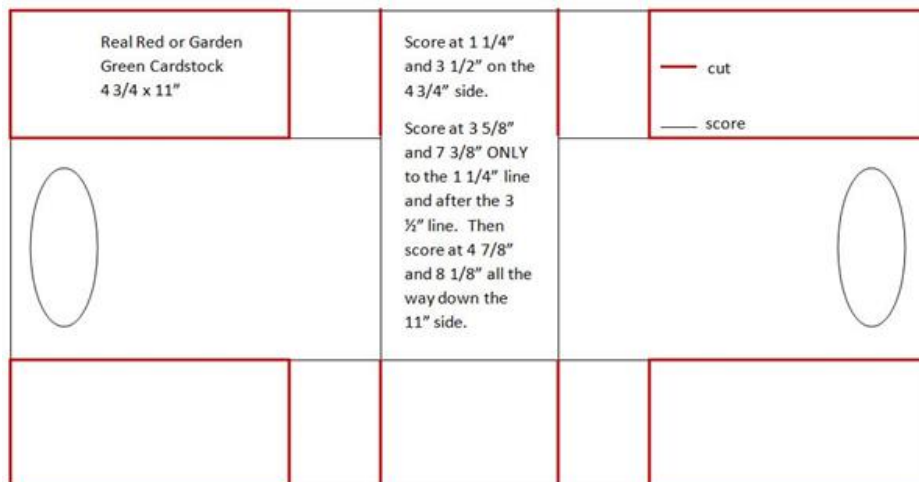

## Measurements:

Real Red - 4 3/4 x 11", scored and cut according to the diagram: