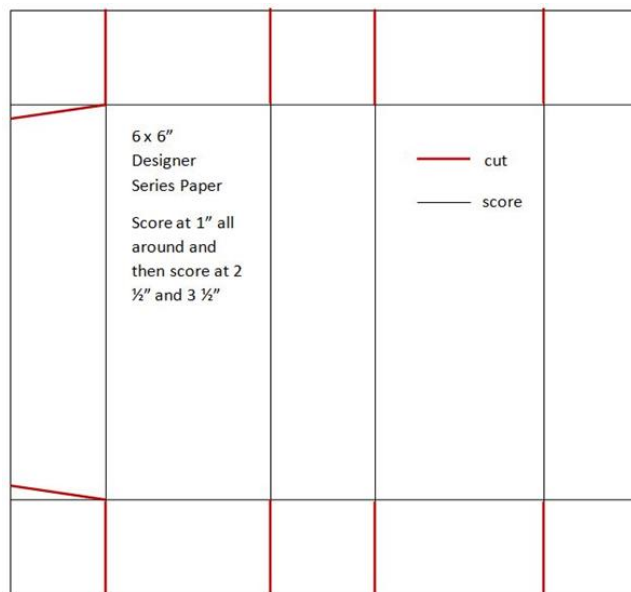

Hang Your Stocking Kisses Box

Facebook LIVE November 17th

Marisa Alvarez
847 922-6795 call/text
marisa@kitchentablestamper.com
marisaalvarez.stampinup.net

Measurements:

Quilted Christmas Designer Series Paper: 6 x 6", scored as shown in diagram

Hang Your Stocking Kisses Box

Facebook LIVE November 17th

Marisa Alvarez
847 922-6795 call/text
marisa@kitchentablestamper.com
marisaalvarez.stampinup.net

Measurements Continued:

Whisper White: 2 x 2" for die cutting the smallest stitched circle and 2 1/2 x 1 3/4" for stocking - stamp
2: one with Real Red and one with Garden Green