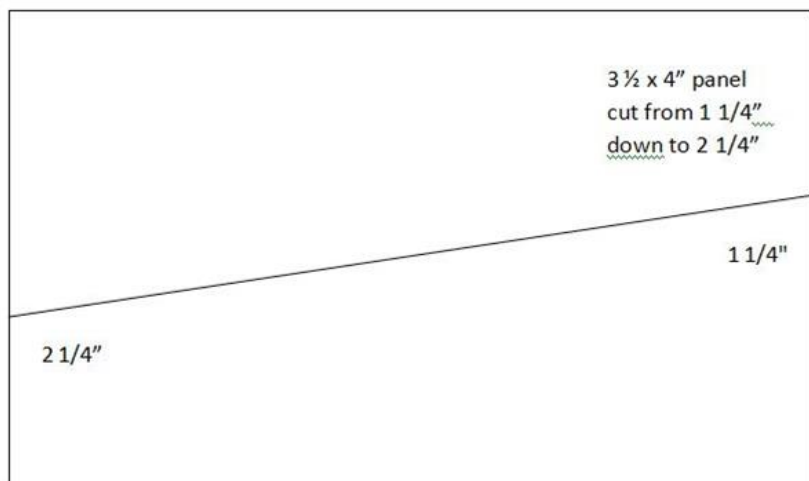

Painted Harvest Whole Lot of Lovely Card

Marisa Alvarez

847 922-6795 call/text

marisa@kitchentablestamper.com

marisaalvarez.stampinup.net

Whole Lot of Lovely Designer Series Paper - 3 1/2 x 4" cut in half diagonally according to the diagram

Soft Sky Classic Weave Ribbon - 14"