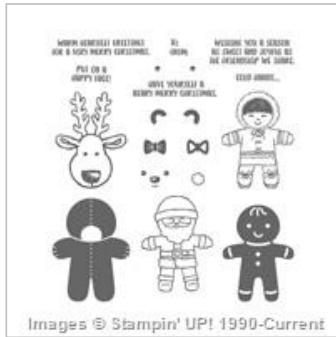

Cookie Cutter Christmas Card

Marisa Alvarez

847 922-6795 call/text

marisa@kitchentablestamper.com

marisaalvarez.stampinup.net

[Cookie Cutter Christmas Photopolymer Stamp Set](#)
142043